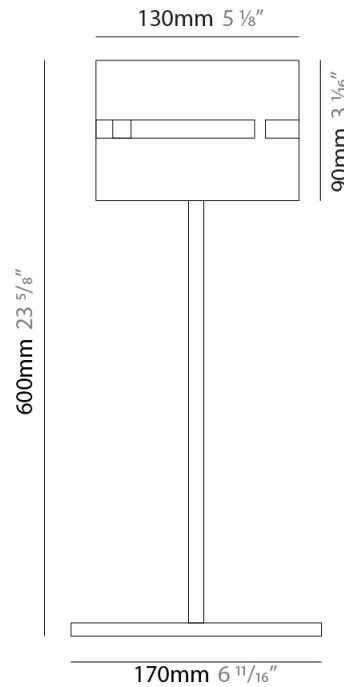

LUZ OCULTA METAL PORTABLE

D54026-

base number   Finish
Options

1. To build a product code in our configurator select the specify button on the base model # product page
2. To build a manual product code on this datasheet choose from the options listed below in blue font and add the suffix to the base model #

GENERAL

Series: Luz Oculta
Subseries: Luz Oculta Metal
Partner: Fambuena
Division: Design
Installation: Portable
Product Type: Table
Mounting Location: Table
Light Distribution: Direct / Indirect

PHYSICAL

Shape: Cylinder
Diameter (mm): 120
Diameter (in): 4 ³/₄
Height (mm): 500
Height (in): 19 ¹¹/₁₆
Fixture Finish: [BRA](#) / [BRZ](#) / [ABR](#)
Fixture Material: Metal
Upon Request: Bolt Down

ELECTRICAL

Number of Lamps: 1
Lamp Type: LED Retrofit
Lamp Shape: T4
Bulb Included: Bulb Not Included
Max. Wattage Per Lamp (W): 5
Lamp Base: G9
Input Voltage (V): 120

LED

OPTICAL

RATINGS AND CERTIFICATIONS

Certified By: Certified for North American Standards
IP rating: IP20

PROJECT	_____
TYPE	_____
SPECIFIER	_____
QUANTITY	_____
DATE	_____