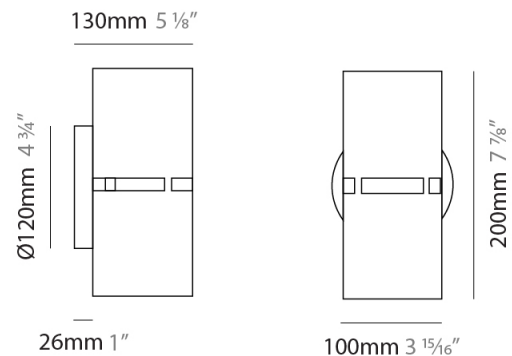

PROJECT
TYPE
SPECIFIER
QUANTITY
DATE

LUZ OCULTA METAL SURFACE

D53028-

base number   Finish
Options

1. To build a product code in our configurator select the specify button on the base model # product page
2. To build a manual product code on this datasheet choose from the options listed below in blue font and add the suffix to the base model #

GENERAL

Series: Luz Oculta
Subseries: Luz Oculta Metal
Partner: Fambuena
Division: Design
Installation: Surface
Product Type: Wall Surface
Mounting Location: Wall
Light Distribution: Wall Effect

PHYSICAL

Shape: Cylinder
Diameter (mm): 100
Diameter (in): 3 ¹⁵/₁₆
Height (mm): 200
Height (in): 7 ⁷/₈
Extension (mm): 120
Extension (in): 4 ³/₄
[Fixture Finish: BRA / BRZ / ABR](#)
Fixture Material: Metal

ELECTRICAL

Number of Lamps: 1
Lamp Type: LED Retrofit
Lamp Shape: T4
Bulb Included: Bulb Not Included
Max. Wattage Per Lamp (W): 5
Lamp Base: G9
Input Voltage (V): 120

LED

OPTICAL

RATINGS AND CERTIFICATIONS

Certified By: Certified for North American Standards
IP rating: IP20