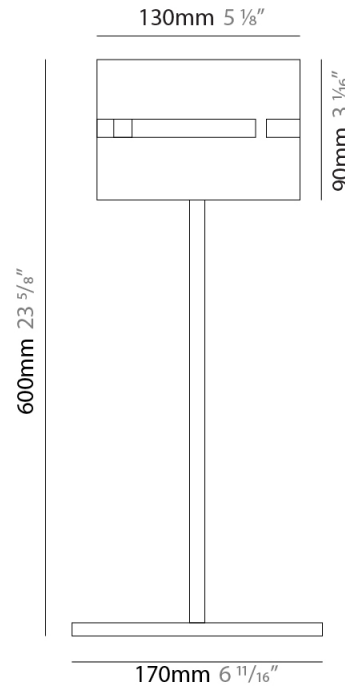

LUZ OCULTA PORTABLE

D54026- : D54026-BRZ

base number

1. To build a product code in our configurator select the specify button on the base model # product page
2. To build a manual product code on this datasheet choose from the options listed below in blue font and add the suffix to the base model #

GENERAL

Series: Luz Oculta
Partner: Fambuena
Division: Design
Installation: Portable
Product Type: Table
Mounting Location: Table
Light Distribution: Direct / Indirect

PHYSICAL

Shape: Cylinder
Diameter (mm): 130
Diameter (in): 5 1/8
Height (mm): 600
Height (in): 23 5/8
Fixture Material: Metal

ELECTRICAL

Lamp Type: LED Retrofit
Max. Wattage Per Lamp (W): 5

LED

OPTICAL

RATINGS AND CERTIFICATIONS

Certified By: Certified for North American Standards
IP rating: IP20

PROJECT

TYPE

SPECIFIER

QUANTITY

DATE