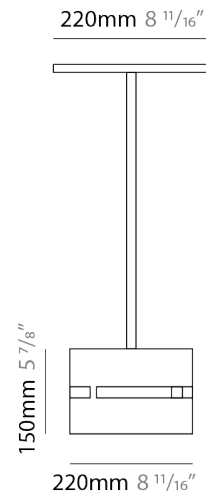

PROJECT
TYPE
SPECIFIER
QUANTITY
DATE

LUZ OCULTA METAL SUSPENSION

D51032-

base number   Finish
Options

1. To build a product code in our configurator select the specify button on the base model # product page
2. To build a manual product code on this datasheet choose from the options listed below in blue font and add the suffix to the base model #

GENERAL

Series: Luz Oculta
Subseries: Luz Oculta Metal
Partner: Fambuena
Division: Design
Installation: Suspension
Product Type: Pendant
Mounting Location: Ceiling
Light Distribution: Direct / Indirect

PHYSICAL

Shape: Rectangle
Diameter (mm): 220
Diameter (in): 8 ¹¹/₁₆
Height (mm): 150
Height (in): 5 ⁷/₈
Fixture Finish: [BRA](#) / [BRZ](#) / [ABR](#)
Fixture Material: Metal
Cable Details: Cable length 2000mm / 79"

ELECTRICAL

Number of Lamps: 1
Lamp Type: LED Retrofit
Lamp Shape: A19
Bulb Included: Bulb Not Included
Max. Wattage Per Lamp (W): 5
Lamp Base: E26
Input Voltage (V): 120
Upon Request: 277Vac / GU24

LED

OPTICAL

RATINGS AND CERTIFICATIONS

Certified By: Certified for North American Standards
IP rating: IP20