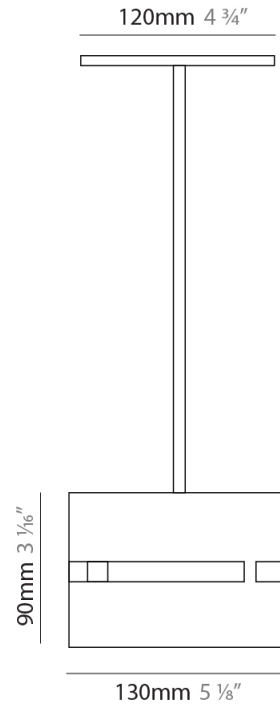

LUZ OCULTA METAL SUSPENSION

D51033-

base number   Finish
Options

1. To build a product code in our configurator select the specify button on the base model # product page
2. To build a manual product code on this datasheet choose from the options listed below in blue font and add the suffix to the base model #

GENERAL

Series: Luz Oculta
Subseries: Luz Oculta Metal
Partner: Fambuena
Division: Design
Installation: Suspension
Product Type: Pendant
Mounting Location: Ceiling
Light Distribution: Direct / Indirect

PHYSICAL

Shape: Rectangle
Diameter (mm): 130
Diameter (in): 5 1/4
Height (mm): 90
Height (in): 4 1/2
Fixture Finish: [BRA](#) / [BRZ](#) / [ABR](#)
Fixture Material: Metal
Cable Details: Cable length 2000mm / 79"

ELECTRICAL

Number of Lamps: 1
Lamp Type: LED Retrofit
Lamp Shape: T4
Bulb Included: Bulb Not Included
Max. Wattage Per Lamp (W): 5
Lamp Base: G9
Input Voltage (V): 120

LED

OPTICAL

RATINGS AND CERTIFICATIONS

Certified By: Certified for North American Standards
IP rating: IP20